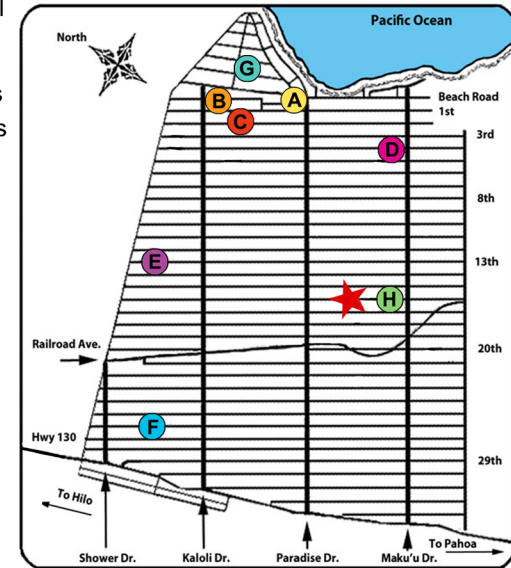

★ Sumthing Diffrent Food Truck
★ Public Restrooms

Wheelchair accesible

www.paradisestudiotour.com

Artists donate 10% of sales every year!
Over $25,000 donated to local schools in the last 16 years!